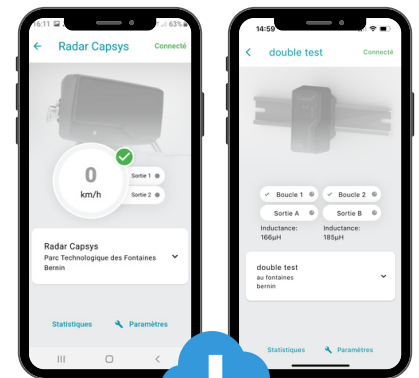

CAP'MOBILE interface web

Multi-users management
Attachment request

Application for all the range of Mag-Flex sensors, R-Flex radars and the new Easy Flow solution.

- Download to mobile (Android/Ipad) and PC (Windows)

Setup in 3 steps

- **Product automatic identification and pairing**
 - Product detection, reference and serial number identification
 - 1 click to pair the product by radio (Bluetooth)
 - Possible customisation of the product and of the place of installation
- **Simple, flexible and remote setup**
 - Functional flexibility : settings according to the intended application (frequency and inductance visualization, sensibility and presence time adjustment, outputs settings ...)
 - Customer support thanks to the integrated assistance
 - Outputs setup (active or not, NO/NC, detection hold, over/under speed)
 - No action on the product : remote setup on smartphone

App Store

Google Play

Microsoft Store

- **Detection test with live feedback**

- Real-time information on the status of the product : active connection, detection active or not, default, etc....

Product status and settings at a glance

- **Simple access to the product**

- Product automatic detection
- Simple product identification by customized name or reference
- Real-time visualization of loop detection, activation of output,..

- **Status and setup**