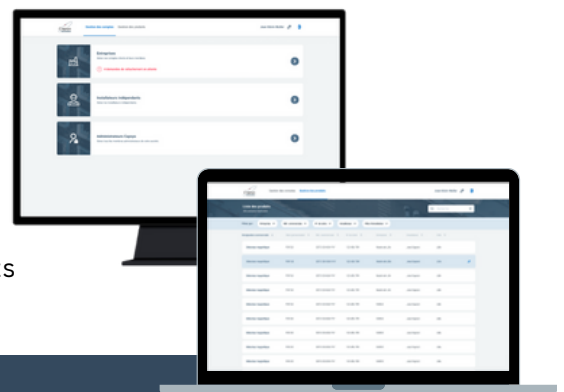

CAP'MOBILE web interface

- **User management**
- **Creation of group of users**
  - Attachment request management
  - Access by all the members to all the products