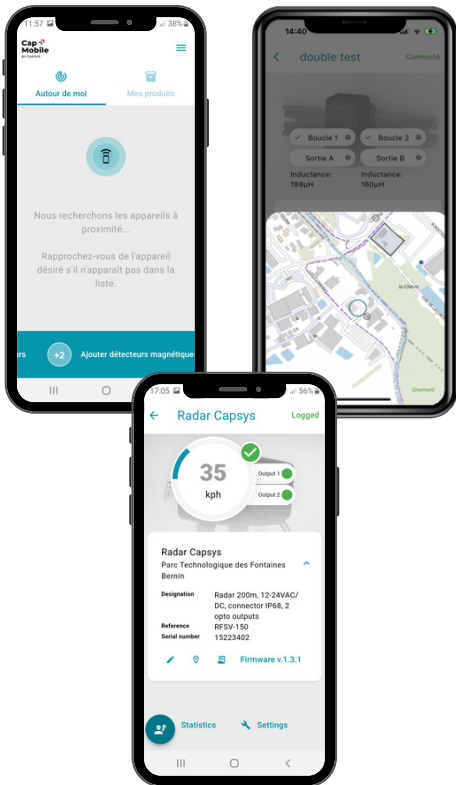

CAP'MOBILE interface web

Multi-users management
Attachment request

Application for all the range of Mag-Flex sensors, R-Flex radars and the new Easy Flow solution.

- Download to mobile (Android/Ipad) and PC (Windows)

Setup in 3 steps

- **Product automatic identification and pairing**
 - Product detection, reference and serial number identification
 - 1 click to pair the product by radio (Bluetooth)
 - Possible customisation of the product and of the place of installation
- **Simple, flexible and remote setup**
 - Functional flexibility : settings according to the intended application (frequency and inductance visualization, sensibility and presence time adjustment, outputs settings ...)
 - Customer support thanks to the integrated assistance
 - Outputs setup (active or not, NO/NC, detection hold, over/under speed)
 - No action on the product : remote setup on smartphone

App Store

Google Play

Microsoft Store

- **Detection test with live feedback**

- Real-time information on the status of the product : active connection, detection active or not, default, etc....

Product status and settings at a glance

- **Simple access to the product**

- Product automatic detection
- Simple product identification by customized name or reference
- Real-time visualization of loop detection, activation of output,..

- **Status and setup**